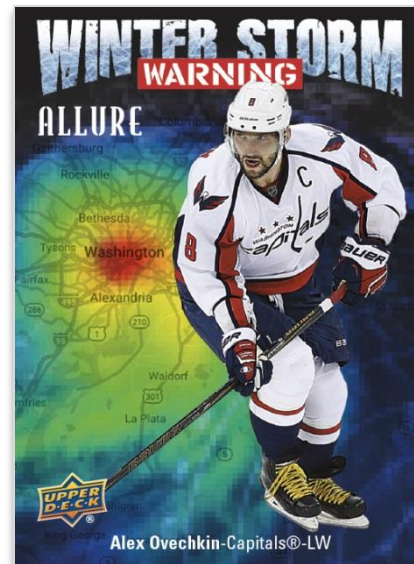

BASE SET Purple Diamond Rookie Auto Patch Parallel

Be on the lookout for these unique auto patch cards, with both veterans and rookies numbered to just 10!

All Content is subject to change. Card images are solely for the purpose of design display.

ALLURE™

2019-20 HOCKEY

BASE SET

Golden Treasure Auto Parallel

The rarest of the base set parallels, all of the Golden Treasure sets are limited-print 1-of-1's!

TOP 50 PROSPECTS

Auto Jersey Parallel

Allure's debut features an insert dedicated solely to the game's best newcomers. Collectors will also covet the rare auto jersey, patch & 1-of-1 auto tag parallels!

WINTER STORM WARNING

Regular

This insert features 20 of the best players in the game today. Seek out the low-numbered Purple (#'d to 10) and Golden Treasure (1-of-1's) parallels.

All Content is subject to change. Card images are solely for the purpose of design display.

ALLURE™

2019-20 HOCKEY

ICED OUT

Red Diamond Auto Parallel

Iced Out is a 25-card insert consisting of current stars and select rookies, highlighted by the rare Red Diamond Auto & Golden Treasure Auto parallels.