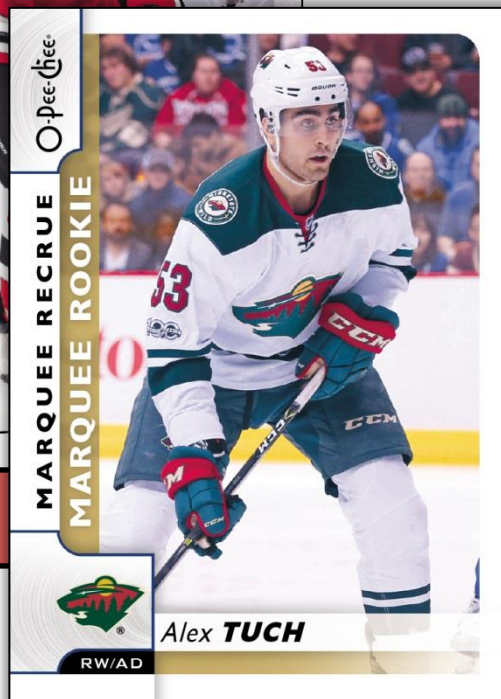

## **CONFIGURATION**

**8 Cards Per Pack**

**32 Packs Per Box**

**12 Boxes Per Case**

Regular Card

Marquee Rookies

All Content is subject to change. Card images are solely for the purpose of design display.

Go Retro! Find Awesome Retro Variations of The base Set.  
Find These Vintage Cards, Delivering 1 Per Pack