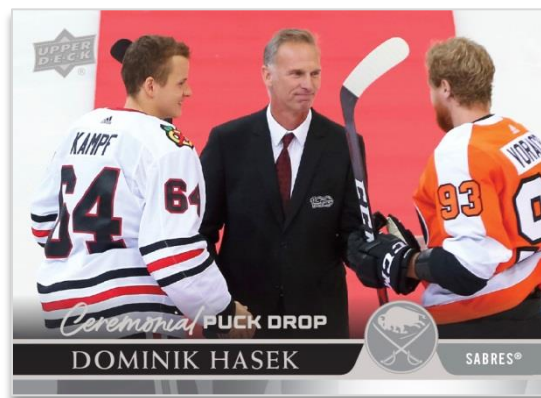

UD PORTRAITS
Regular

The popular **UD Portraits** & **UD Portraits Rookies** inserts return! Look for a full run of active stars, retired stars and rookies spread across Series 1 & 2!

DAZZLERS
Blue

This brand new insert is a brightly-colored collection of active stars popped-out (no background). There are four colorful collections (**Blue, Pink, Green & Orange**), each distributed exclusively within select retail products.

Content is subject to change.
Card images are solely for the purpose of design display.

UPPER DECK

2020-21 **SERIES ONE** HOCKEY

UD GAME JERSEY

Snag Game-Worn Memorabilia!

This long-running insert features game-worn jersey swatches from most of the biggest names in the game today.

CEREMONIAL PUCK DROP

Regular

This rare insert returns boasting a checklist slated to include Hall of Famers such as **Dominik Hašek**.

CONFIGURATIONS

RETAIL

8 Cards per Pack
24 Packs per Box

MASS TRIAL

8 Cards per Pack
24 Packs per Box