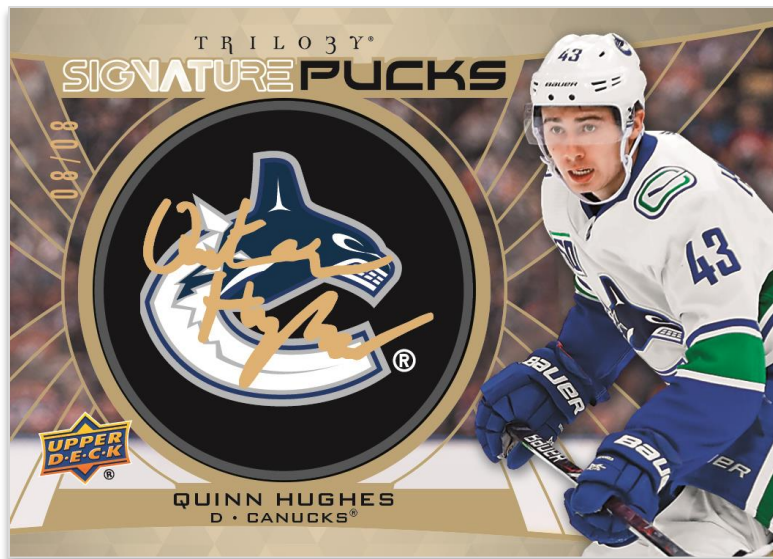

2020-21 HOCKEY TRILOGY®

ALL-STAR SIGNATURE PUCKS

Team Logo Parallel

The popular **Signature Puck** insert sets are back! Every card features a manufactured puck with a hard-signed autograph. In addition to the regular puck cards, look for a variety of themed puck cards featuring rookies, all-stars, trophy winners and Hall of Fame inductees. Keep an eye out for rare team logo and thematically-aligned (e.g. All-Star Logo) parallels of each set, all #’d to 25 or less!

ADDITIONAL HIGHLIGHTS

New in 2020-21

This year’s edition features two all-new insert sets:

Rookie Super Stage
Auto Focus Rookies

Extensive Offering of Low-#’d Cards!

2020-21 TrilogY also features a bevy of low-#’d cards, including several unique cards. Below is a list of all of the 1-of-1 cards in this year’s edition:

Base Set - Purple Parallel
Base Set - Purple Auto Parallel
Rare Rookies Triple - Tag Patch Parallel
Rookie Renditions - Purple Auto Parallel
Rookie Renditions - Purple Auto Patch Parallel
Rookie Super Stage - Purple Auto Patch Parallel

Content is subject to change. Card images are solely for the purpose of design display.