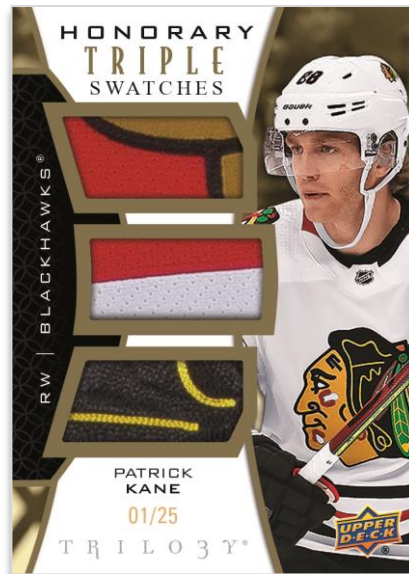

Lucky collectors will find rare autograph and/or memorabilia parallels of each grouping, highlighted by the Purple Auto (select vets), Blue Patch (select vets), Auto Patch (select vets), Patch (**Uncommon Rookies**) and Tag Patch (**Rare Rookies, Rare Rookies Triple**) parallels!

Content is subject to change. Card images are solely for the purpose of design display.

2020-21 HOCKEY TRILOGY®

ROOKIE SUPER STAGE

Purple Auto Patch Parallel

An all-new, all-rookie insert set featuring auto, jersey, patch and auto patch parallels - all #’d to 99 or less!

HONORARY TRIPLE SWATCHES

Tier 2

Trilogy’s triple-mem cards are back! Look for **Honorary Triple Swatches** and **Triple Relics** insert cards #’d to 35, 25 or 10. Each insert features a diverse checklist ranging from promising rookies to current superstars to retired legends!