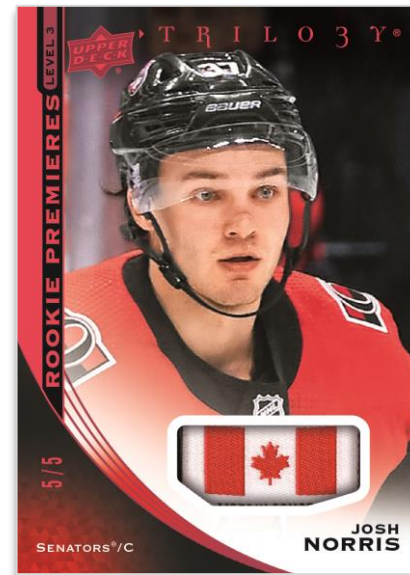

2020-21 HOCKEY TRILOGY®

BASE SET

Regular

BASE SET

Auto Patch Parallel (Tier 1)

RARE ROOKIES

Tag Patch Parallel

TrilogY features a unique 50-card Base Set and three versions of rookie cards! Here's how it breaks down:

1-50: The top veteran stars in the league today

Common Rookies: Top rookies #'d to 999

Uncommon Rookies: Same rookies #'d to 499

Rare Rookies: Same rookies #'d to 299

Rare Rookies Triple: Features 3 of the top rookies #'d to 99

Lucky collectors will find rare autograph and/or memorabilia parallels of each grouping, highlighted by the Purple Auto (select vets), Blue Patch (select vets), Auto Patch (select vets), Patch (**Uncommon Rookies**) and Tag Patch (**Rare Rookies, Rare Rookies Triple**) parallels!