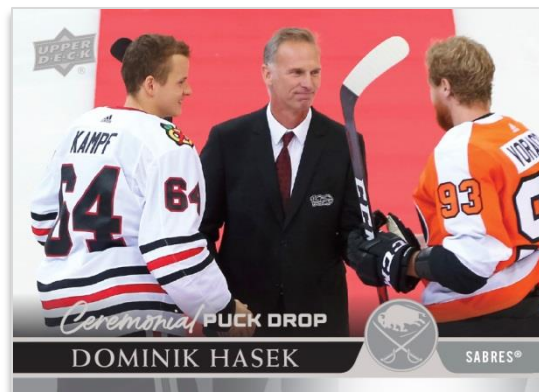

NHL Worldwide, Debut Dates, Predominant and/or Rookie Retrospective Cards

4

UD Canvas Cards

UD Portraits Cards

1

Dazzlers - Blue Card

CLEAR CUT FOUNDATION DUOS

The rare, highly-collectible **Clear Cut PETG** inserts return at a rate of one per case, on average. This year's themes include **Foundation Duos, Leaders Trios, Honoured Members Updates** and **Cup Components**.

CEREMONIAL PUCK DROP

Regular

This rare insert returns boasting a checklist slated to include Hall of Famers such as **Dominik Hašek**.

Chase Card Alert!

Look for ultra-rare autographed versions!

Content is subject to change.
Card images are solely for the purpose of design display.