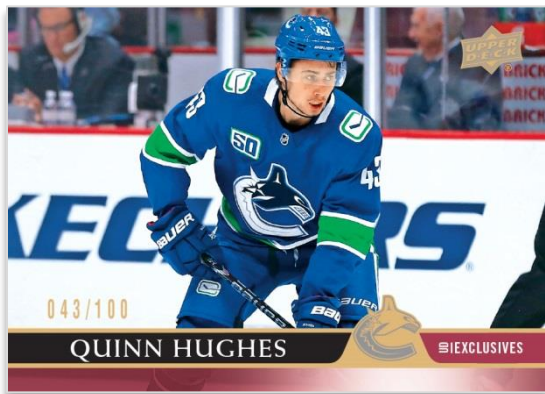

2020-21 **SERIES ONE**

HOBBY

UPPER DECK

HOCKEY

Product depicted for demonstration purposes only and is subject to change without further notice. © 2020 UDC, 5830 El Camino Real, Carlsbad, CA 92008. All rights reserved. NHL and the NHL Shield are registered trademarks of the National Hockey League. All NHL logos and marks and NHL team logos and marks depicted herein are the property of the NHL and the respective teams and may not be reproduced without the prior written consent of NHL Enterprises, L.P. © NHL 2020. All Rights reserved. © NHLPA. Officially Licensed Product of the NHLPA. NHLPA, National Hockey League Players' Association and the NHLPA logo are trademarks of the NHLPA and are used under license.

UPPER DECK

2020-21 SERIES ONE HOCKEY

BASE SET
Exclusives Parallel

YOUNG GUNS
Regular

Upper Deck's flagship product sports a 250-card base set which includes 198 regular cards, 49 **Young Guns** & three checklist cards. Look for the highly sought-after **Exclusives** (#'d to 100), **High Gloss** (#'d to 10) and **Clear Cut** parallels, each of which are **Hobby-Exclusive!** We've also expanded the base set parallel offering in 2020-21, adding a French version of the full set!

Home of the Young Guns!

Young Guns are the most anticipated rookie cards of the year and scouts are buzzing about the depth of the 2020-21 class, labeling several prospects as "elite." Due to the popularity of the cards, we've expanded the lineup this year, adding a **French** parallel. Yes, there are now **Young Guns** cards entirely in French!