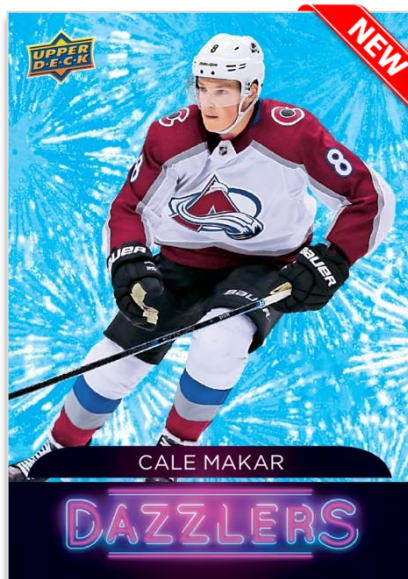

Content is subject to change.
Card images are solely for the purpose of design display.

UPPER DECK

2020-21 SERIES ONE HOCKEY

NHL WORLDWIDE

Regular

DAZZLERS

Blue

PREDOMINANT

Four New Inserts!

We have an impressive stable of new inserts sure to please everyone, from the casual fan to the avid collector:

NHL Worldwide: The number of players, as well as the popularity of hockey in general, is growing rapidly around the globe. This insert pays tribute to the growth of the game worldwide, featuring players from a variety of countries with the flag of their home country prominently displayed. Keep an eye out for the rare **Die-Cut** parallel!